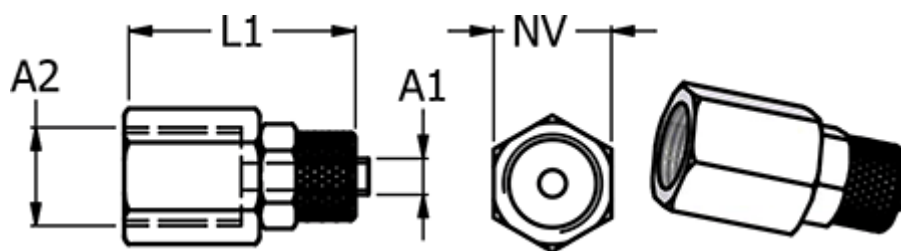

# Data Sheet

Article number: 5861151210

Description: Push-on fitting 11.512-10, metal  $\text{Ø}10/8\text{-G } 1/2\text{'}$   
Straight connector internal thread

## Measures

Hose diameter A1 = 10/8

L1 =

NV = 24

Thread A2 =